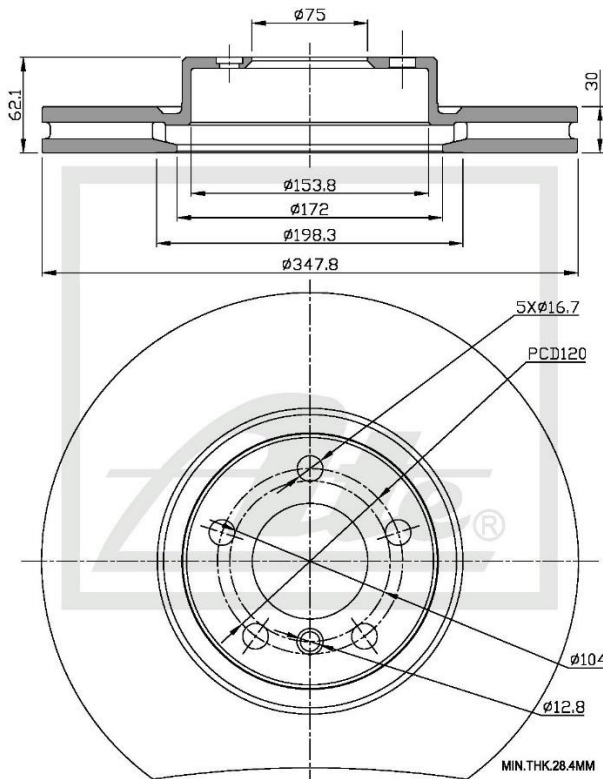

NEW PART NUMBER

Drawing

Details of New Part

Brake Disc – Front

Product Dimensions

Diameter – 347.8mm

Thickness - 30mm

Height – 62.1mm

PCD - 120mm

Spigot - 75mm

Package Dimensions

Weight – 13000g

L – 395.00mm

W – 370.00mm

H – 76.00mm

Barcode